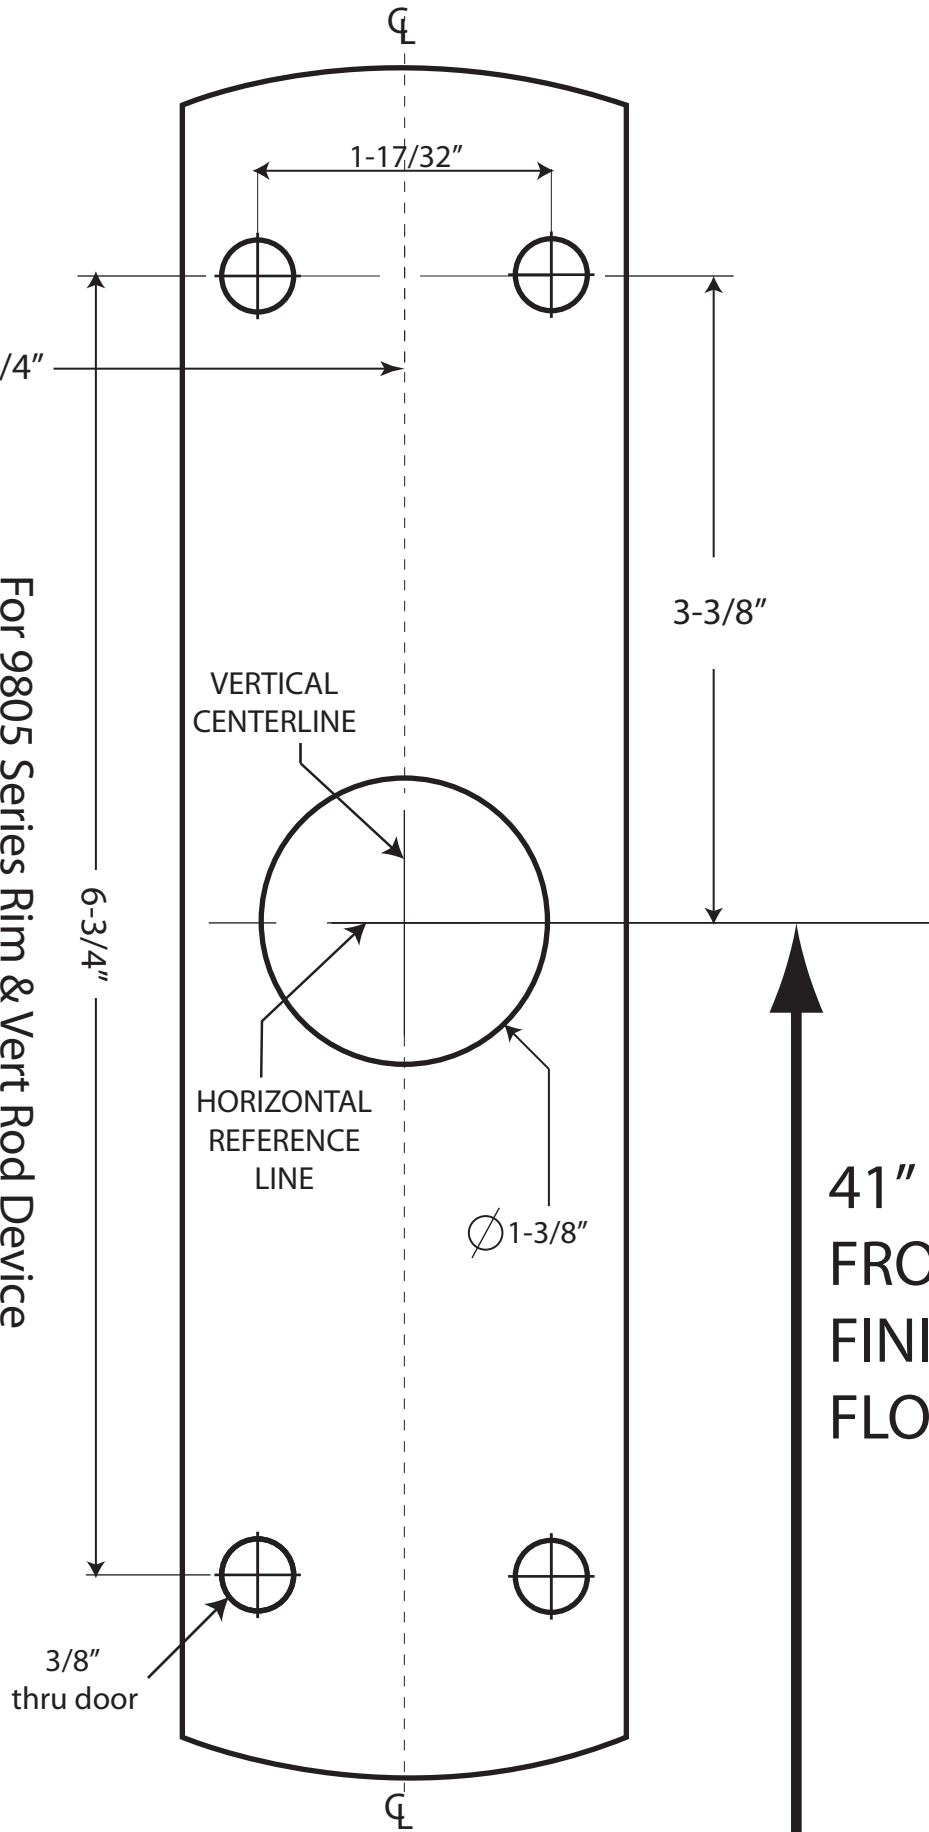

DOOR EDGE

For 9805 Series Rim & Vert Rod Device
 $\frac{3}{8}$ " \varnothing thru door (4) four places

41"
 FROM
 FINISHED
 FLOOR

6605 Flotilla St.
 City of Commerce
 CA 90040 USA
 Tel: (323) 888-6601
 FAX: (323) 888-6699
 Website: cal-royal.com
 Email: sales@cal-royal.com

ITEM NO.:		DESCRIPTION:		SCALE:	
NESC9805		STOREROOM ESCUTCHEON LEVER TRIM		1:1	
ANSI:	UNIT:	VERSION:	BY:		
---	inches (mm)	ver. 1.0 rev. 01/12	bteves/adg		